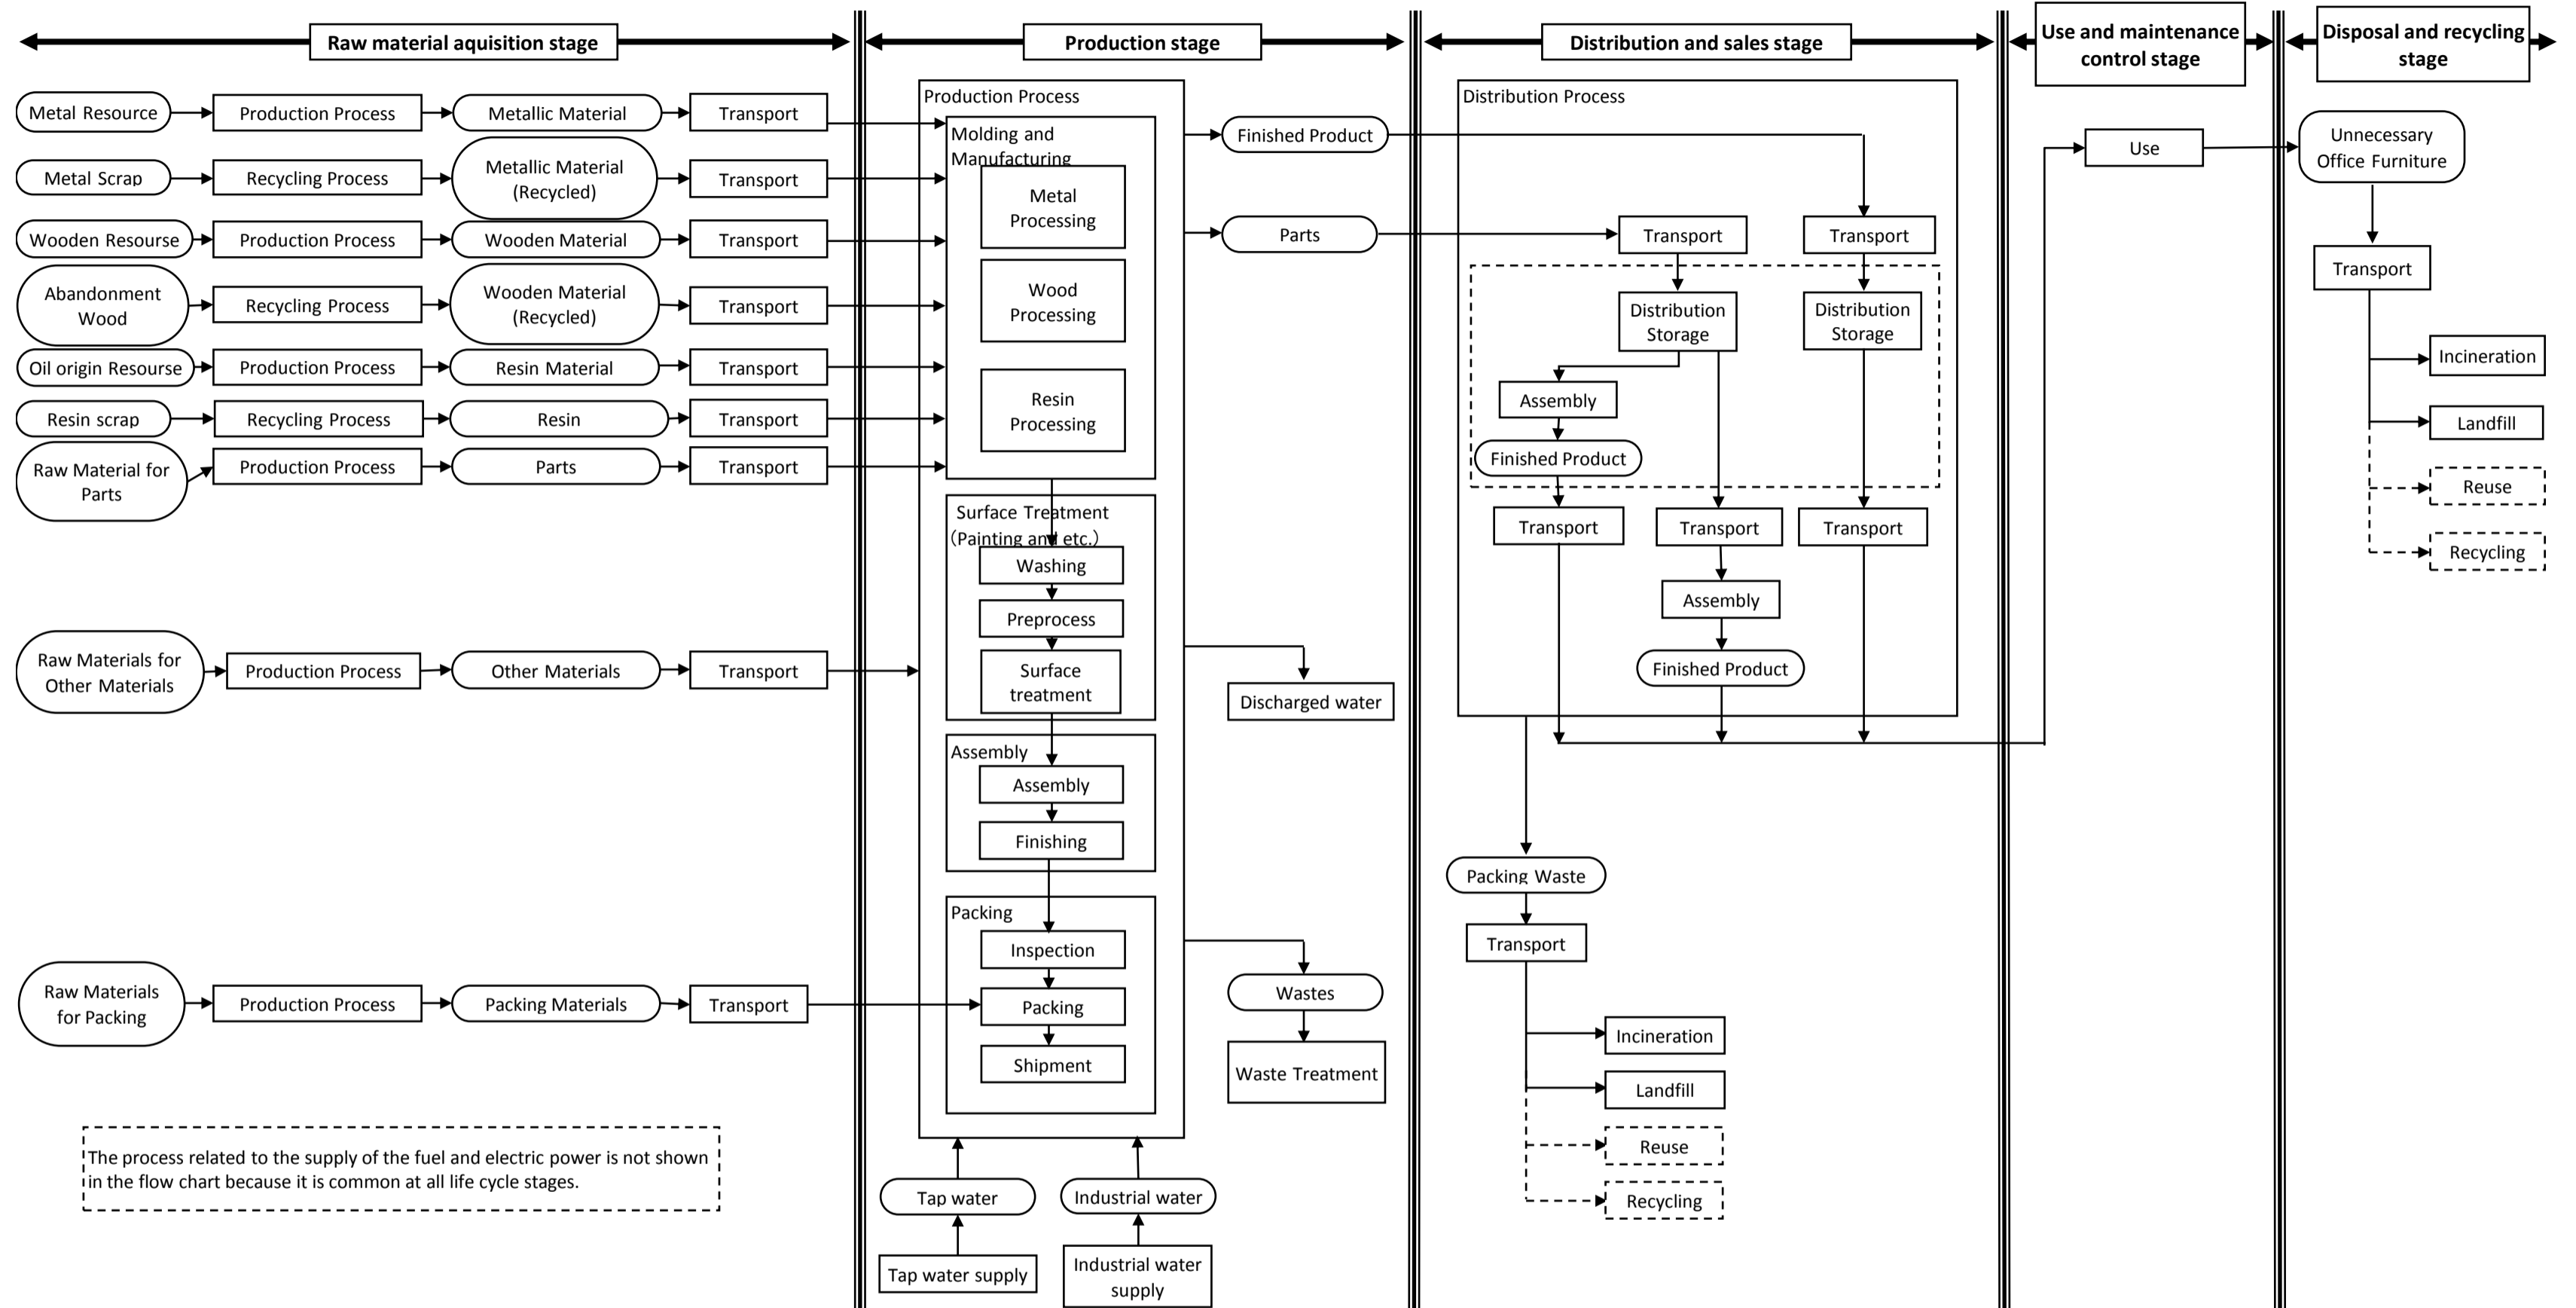

Annex A: Life Cycle Flow Chart

(Provisional Translation)  
PA-AK-01 Office furniture (Dec. 2, 2009)

This flow chart shows the life cycle of general office furniture.  
The CFP calculation should be based on the actual production process and unused processes may be omitted from the calculation.